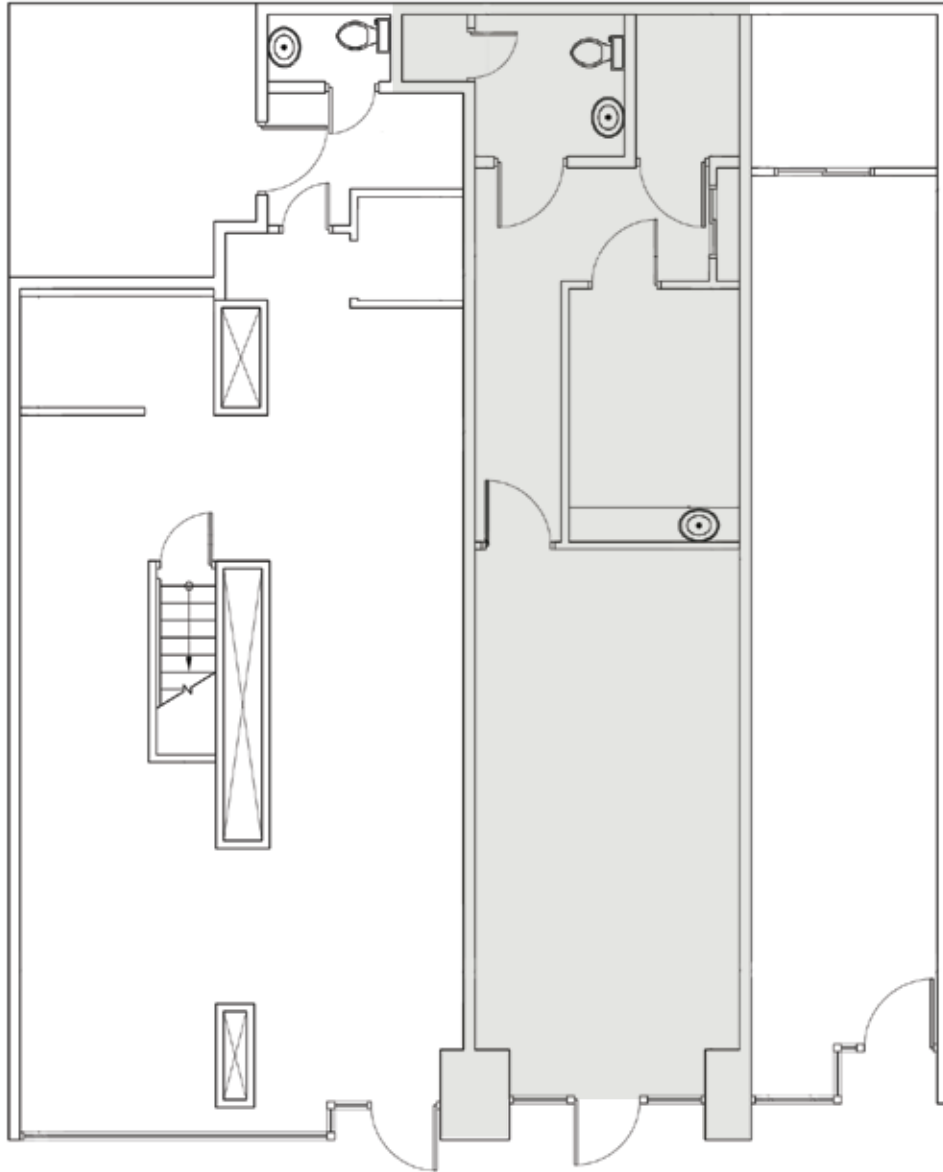

West Broadway