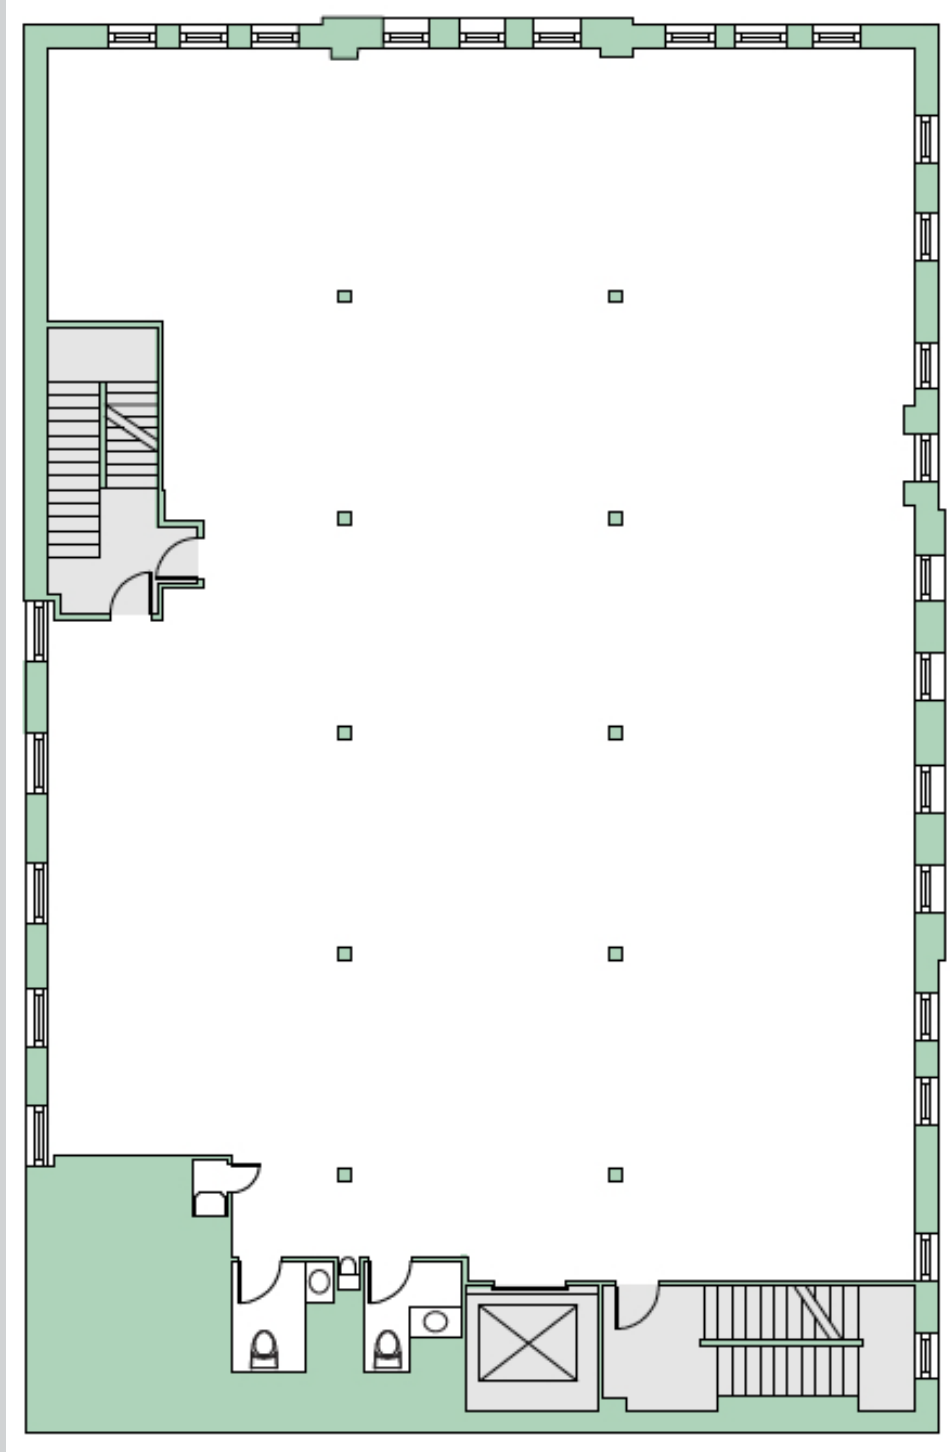

Greenwich Street

Vandam Street